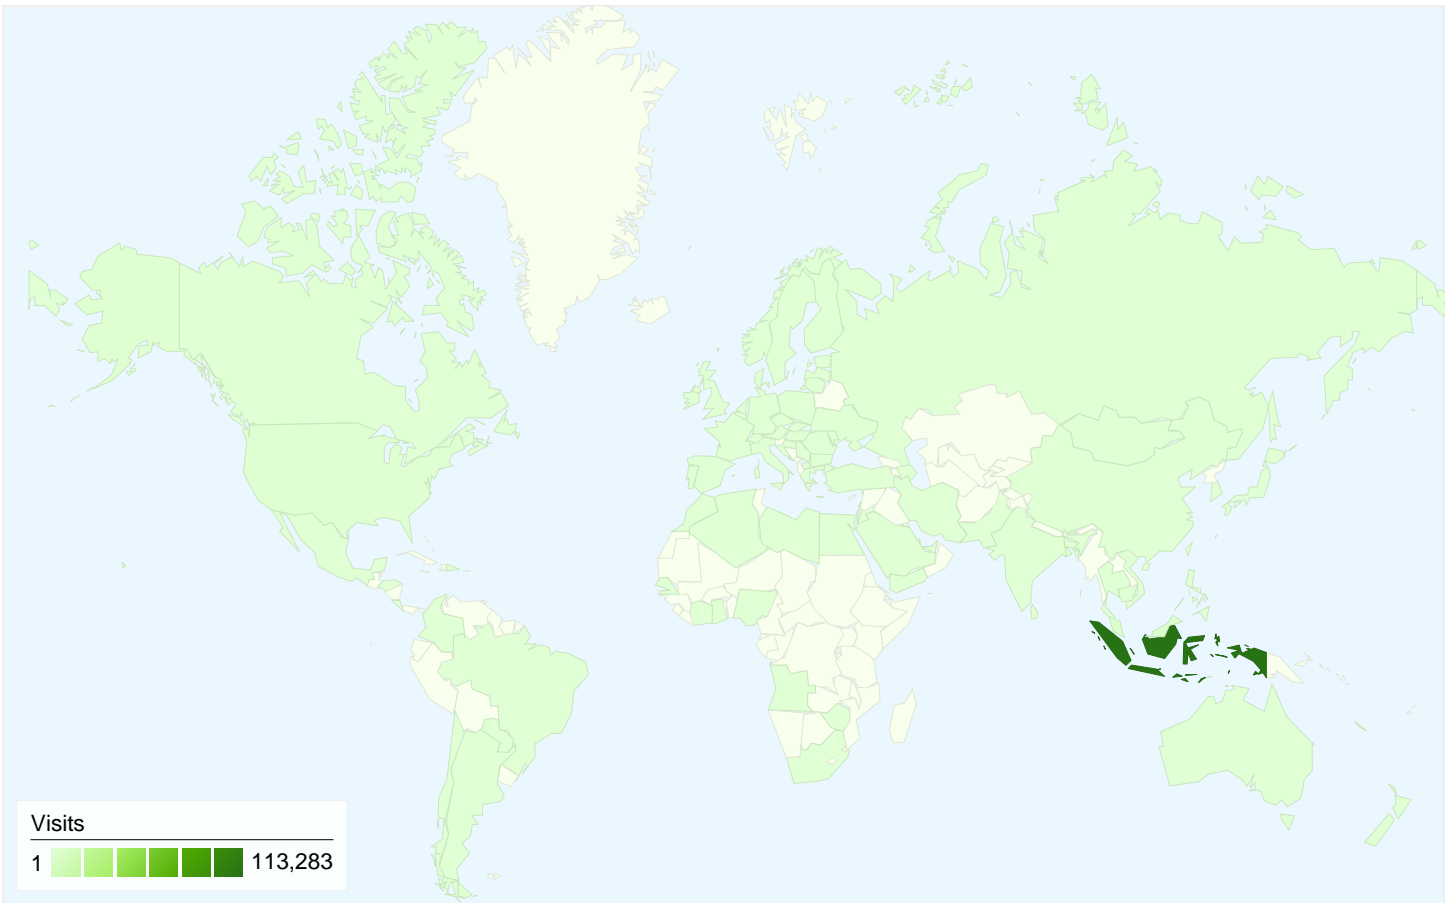

**Visitors**  
**108,413**

**Map Overlay**

**Traffic Sources Overview**

- **Search Engines**  
89,641.00 (70.02%)
- **Direct Traffic**  
21,539.00 (16.82%)
- **Referring Sites**  
15,357.00 (12.00%)
- **Other**  
1,489 (1.16%)

**108,413 people visited this site**

**128,026 Visits**

**108,413 Absolute Unique Visitors**

**240,945 Pageviews**

**1.88 Average Pageviews**

**00:02:33 Time on Site**

**70.88% Bounce Rate**

**84.36% New Visits**

**Technical Profile**

Browser	Visits	% visits
Firefox	88,901	69.44%
Chrome	21,402	16.72%
Opera Mini	9,138	7.14%
Internet Explorer	3,713	2.90%
Opera	2,845	2.22%

All traffic sources sent a total of 128,026 visits

**128,026 visits came from 90 countries/territories**

Site Usage						
Visits	Pages/Visit	Avg. Time on Site	% New Visits	Bounce Rate		
<b>128,026</b> % of Site Total: 100.00%	<b>1.88</b> Site Avg: 1.88 (0.00%)	<b>00:02:33</b> Site Avg: 00:02:33 (0.00%)	<b>84.52%</b> Site Avg: 84.36% (0.19%)	<b>70.88%</b> Site Avg: 70.88% (0.00%)		
Country/Territory	Visits	Pages/Visit	Avg. Time on Site	% New Visits	Bounce Rate	
Indonesia	113,283	1.89	00:02:33	84.56%	70.69%	
(not set)	10,029	1.86	00:02:46	81.91%	70.88%	
Malaysia	2,039	1.50	00:01:27	91.42%	81.51%	
United States	976	1.74	00:03:00	89.65%	75.31%	
China	171	2.72	00:05:51	69.59%	37.43%	
Saudi Arabia	161	1.64	00:01:32	84.47%	76.40%	
Singapore	107	1.81	00:01:51	87.85%	60.75%	
Egypt	103	2.04	00:03:39	75.73%	60.19%	
South Korea	98	1.77	00:01:59	83.67%	70.41%	