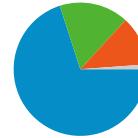

- **Search Engines**
  89,641.00 (70.02%)
- **Direct Traffic**
  21,539.00 (16.82%)
- **Referring Sites**
  15,357.00 (12.00%)
- **Other**
  1,489 (1.16%)

Top Traffic Sources

Sources	Visits	% visits	Keywords	Visits	% visits
google (organic)	86,984	67.94%	cara membuat logo	2,230	2.49%
(direct) ((none))	21,539	16.82%	blog terbaik	1,729	1.93%
blogotainmen.com (referral)	5,117	4.00%	blogodolar	878	0.98%
google.co.id (referral)	1,294	1.01%	cara membuat logo dengan	868	0.97%
yahoo (organic)	1,252	0.98%	tips ngeblog	771	0.86%