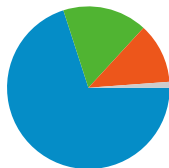

**Site Usage**

 **128,026** Visits

 **70.88%** Bounce Rate

 **240,945** Pageviews

 **00:02:33** Avg. Time on Site

 **1.88** Pages/Visit

 **84.36%** % New Visits

**Visitors Overview**

**Visitors**  
**108,413**

**Map Overlay**

**Traffic Sources Overview**

- **Search Engines**  
89,641.00 (70.02%)
- **Direct Traffic**  
21,539.00 (16.82%)
- **Referring Sites**  
15,357.00 (12.00%)
- **Other**  
1,489 (1.16%)

## Top Traffic Sources

Sources	Visits	% visits	Keywords	Visits	% visits
google (organic)	86,984	67.94%	cara membuat logo	2,230	2.49%
(direct) ((none))	21,539	16.82%	blog terbaik	1,729	1.93%
blogotainmen.com (referral)	5,117	4.00%	blogodolar	878	0.98%
google.co.id (referral)	1,294	1.01%	cara membuat logo dengan	868	0.97%
yahoo (organic)	1,252	0.98%	tips ngeblog	771	0.86%

**128,026 visits came from 90 countries/territories**

Site Usage						
Visits	Pages/Visit	Avg. Time on Site	% New Visits	Bounce Rate		
<b>128,026</b> % of Site Total: 100.00%	<b>1.88</b> Site Avg: 1.88 (0.00%)	<b>00:02:33</b> Site Avg: 00:02:33 (0.00%)	<b>84.52%</b> Site Avg: 84.36% (0.19%)	<b>70.88%</b> Site Avg: 70.88% (0.00%)		
Country/Territory	Visits	Pages/Visit	Avg. Time on Site	% New Visits	Bounce Rate	
Indonesia	113,283	1.89	00:02:33	84.56%	70.69%	
(not set)	10,029	1.86	00:02:46	81.91%	70.88%	
Malaysia	2,039	1.50	00:01:27	91.42%	81.51%	
United States	976	1.74	00:03:00	89.65%	75.31%	
China	171	2.72	00:05:51	69.59%	37.43%	
Saudi Arabia	161	1.64	00:01:32	84.47%	76.40%	
Singapore	107	1.81	00:01:51	87.85%	60.75%	
Egypt	103	2.04	00:03:39	75.73%	60.19%	
South Korea	98	1.77	00:01:59	83.67%	70.41%	