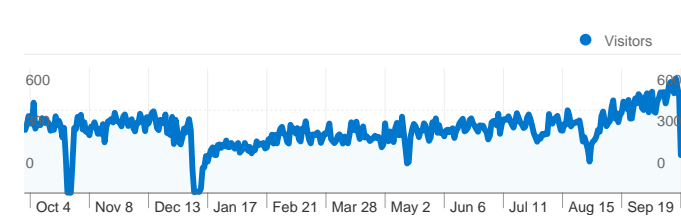

**Site Usage**

 **128,026** Visits

 **70.88%** Bounce Rate

 **240,945** Pageviews

 **00:02:33** Avg. Time on Site

 **1.88** Pages/Visit

 **84.36%** % New Visits

**Visitors Overview**

**108,413 people visited this site**

**128,026 Visits**

**108,413 Absolute Unique Visitors**

**240,945 Pageviews**

**1.88 Average Pageviews**

**00:02:33 Time on Site**

**70.88% Bounce Rate**

**84.36% New Visits**

Russia	<b>96</b>	1.50	00:00:11	98.96%	50.00%
1 - 10 of 90					

Pages on this site were viewed a total of 240,945 times

 **240,945** Pageviews

 **218,024** Unique Views

 **70.88%** Bounce Rate