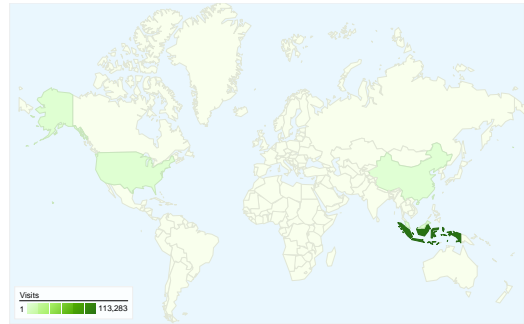

**Site Usage**

 **128,026** Visits

 **70.88%** Bounce Rate

 **240,945** Pageviews

 **00:02:33** Avg. Time on Site

 **1.88** Pages/Visit

 **84.36%** % New Visits

**Visitors Overview**

**Visitors**  
**108,413**

**Map Overlay**

**Traffic Sources Overview**

- **Search Engines**  
89,641.00 (70.02%)
- **Direct Traffic**  
21,539.00 (16.82%)
- **Referring Sites**  
15,357.00 (12.00%)
- **Other**  
1,489 (1.16%)

**128,026 visits came from 90 countries/territories**

Site Usage						
Visits	Pages/Visit	Avg. Time on Site	% New Visits	Bounce Rate		
<b>128,026</b> % of Site Total: 100.00%	<b>1.88</b> Site Avg: 1.88 (0.00%)	<b>00:02:33</b> Site Avg: 00:02:33 (0.00%)	<b>84.52%</b> Site Avg: 84.36% (0.19%)	<b>70.88%</b> Site Avg: 70.88% (0.00%)		
Country/Territory	Visits	Pages/Visit	Avg. Time on Site	% New Visits	Bounce Rate	
Indonesia	113,283	1.89	00:02:33	84.56%	70.69%	
(not set)	10,029	1.86	00:02:46	81.91%	70.88%	
Malaysia	2,039	1.50	00:01:27	91.42%	81.51%	
United States	976	1.74	00:03:00	89.65%	75.31%	
China	171	2.72	00:05:51	69.59%	37.43%	
Saudi Arabia	161	1.64	00:01:32	84.47%	76.40%	
Singapore	107	1.81	00:01:51	87.85%	60.75%	
Egypt	103	2.04	00:03:39	75.73%	60.19%	
South Korea	98	1.77	00:01:59	83.67%	70.41%	

Russia	<b>96</b>	1.50	00:00:11	98.96%	50.00%
1 - 10 of 90					

Pages on this site were viewed a total of 240,945 times

 **240,945** Pageviews

 **218,024** Unique Views

 **70.88%** Bounce Rate